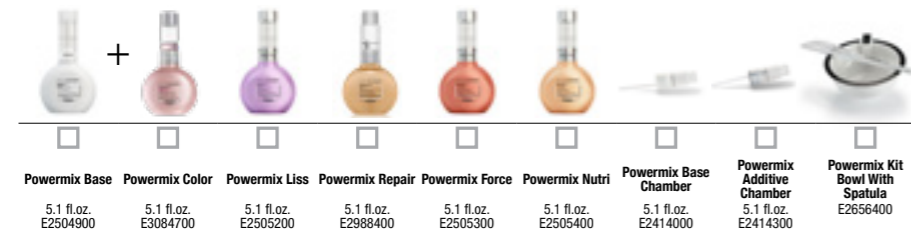

Blondifier For Blonde Hair

SERIE EXPERT

Powermix Treatments for all hair types - 30 applications per bottle

Vitamino Color For Color-Treated Hair