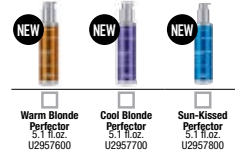

Blondifier