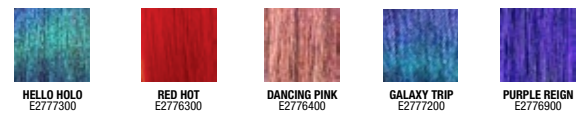

**40-Vol.**  
 33.8 fl.oz.  
 E1476800

**BALAYAGE ARTIST TOOLKIT**

U1863900

New Specialized Balayage toolkit containing:  
 2 brushes,  
 2 planchettes  
 1 whisk  
 Set of 5 clips

**BALAYAGE BRUSHES**

#COLORFUL  
 HAIR

SEMI PERMANENT HAIRCOLOR

10 True-to-tone shades and 1 clear for unlimited possibilities

#COLORFUL  
 HAIR

FLASH PRO HAIR MAKE-UP